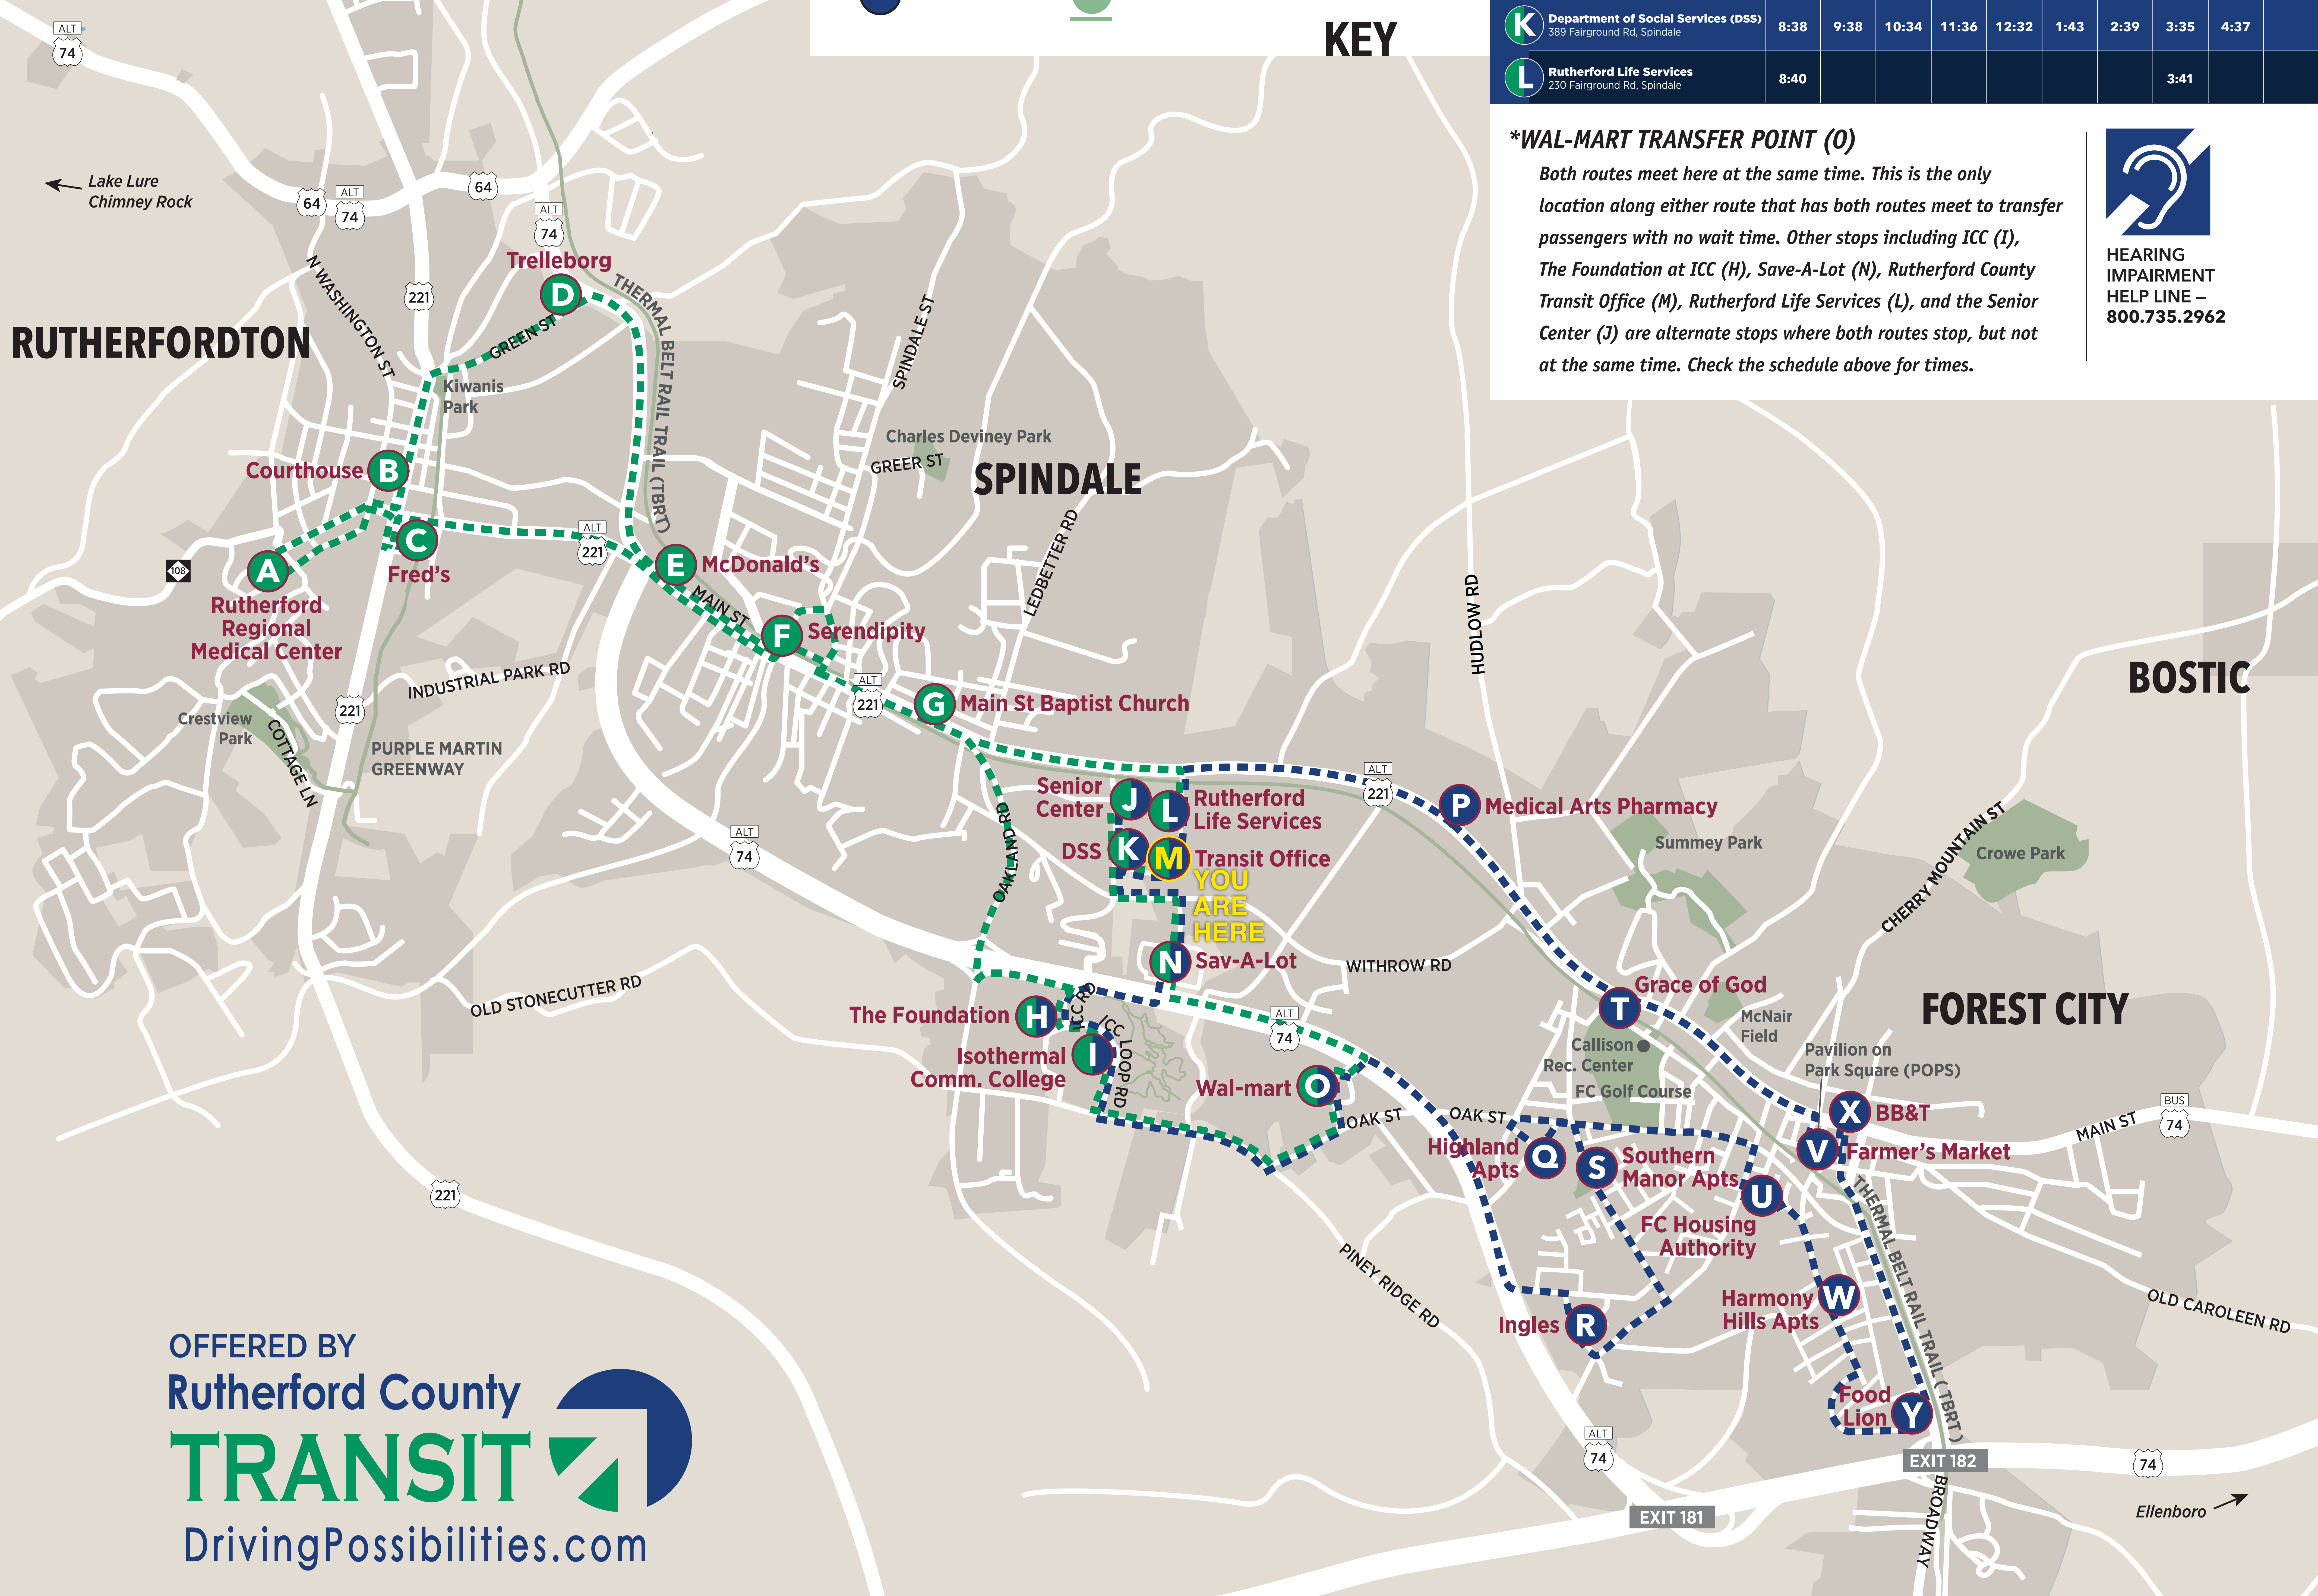

*WAL-MART TRANSFER POINT (O)

Both routes meet here at the same time. This is the only location along either route that has both routes meet to transfer passengers with no wait time. Other stops including ICC (I), The Foundation at ICC (H), Save-A-Lot (N), Rutherford County Transit Office (M), Rutherford Life Services (L), and the Senior Center (J) are alternate stops where both routes stop, but not at the same time. Check the schedule above for times.

HEARING IMPAIRMENT HELP LINE - 800.735.2962

OFFERED BY
Rutherford County
TRANSIT
DrivingPossibilities.com